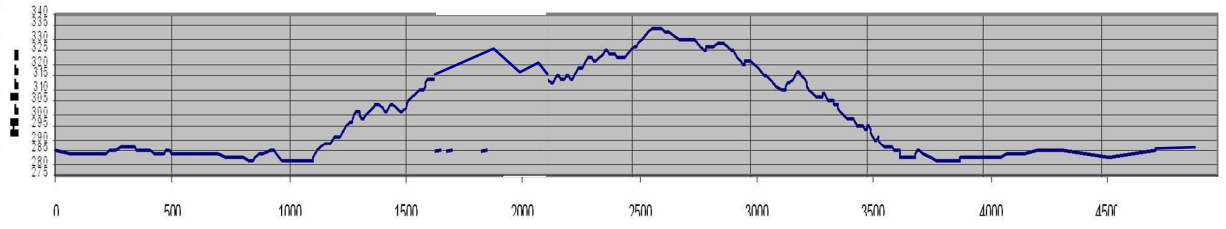

4

3

HP

LP

1

2

Warm up and wax testing

0 100 m 200 m  
Contour Interval 20 feet