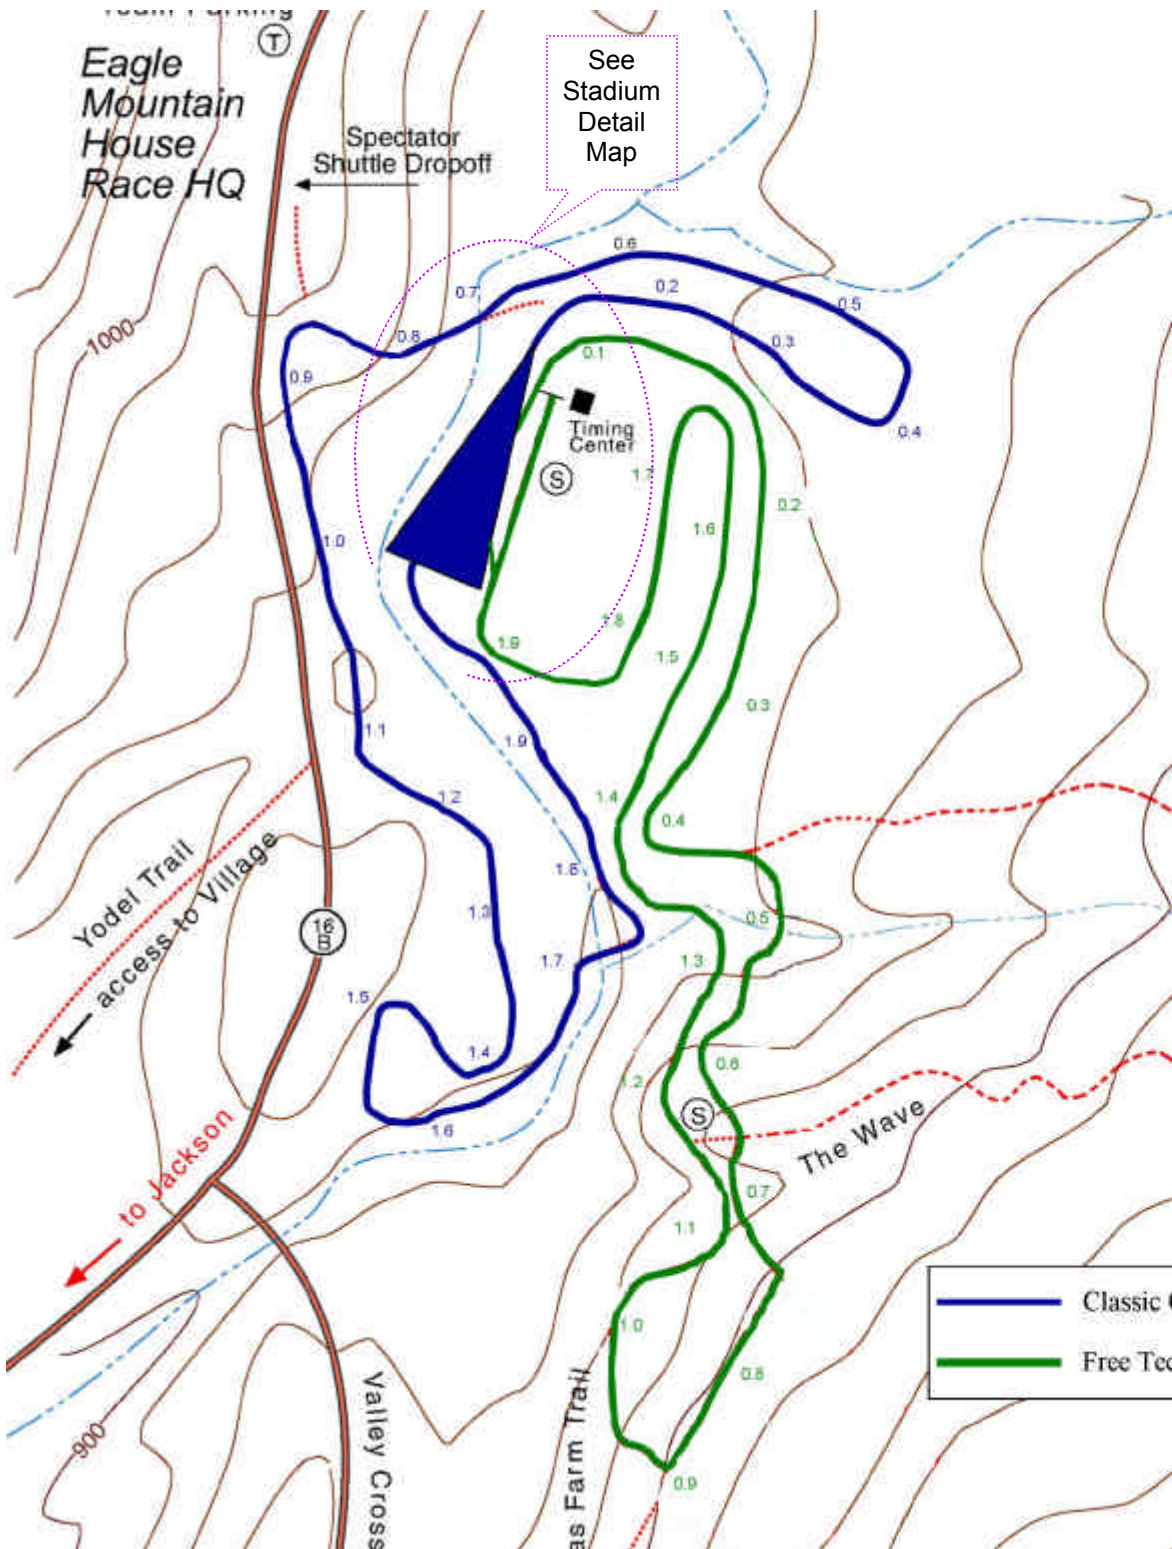

Banknorth

Eastern J2 Championships
and National Invitational
Relay Course
March 9, 2008
Jackson NH

L.L.Bean[®] TOKO

New England
Nordic Ski Association

See Stadium Detail Map

- Classic Course Leg 1 + 2
- Free Technique Course Leg 3 + 4

Betty Wn