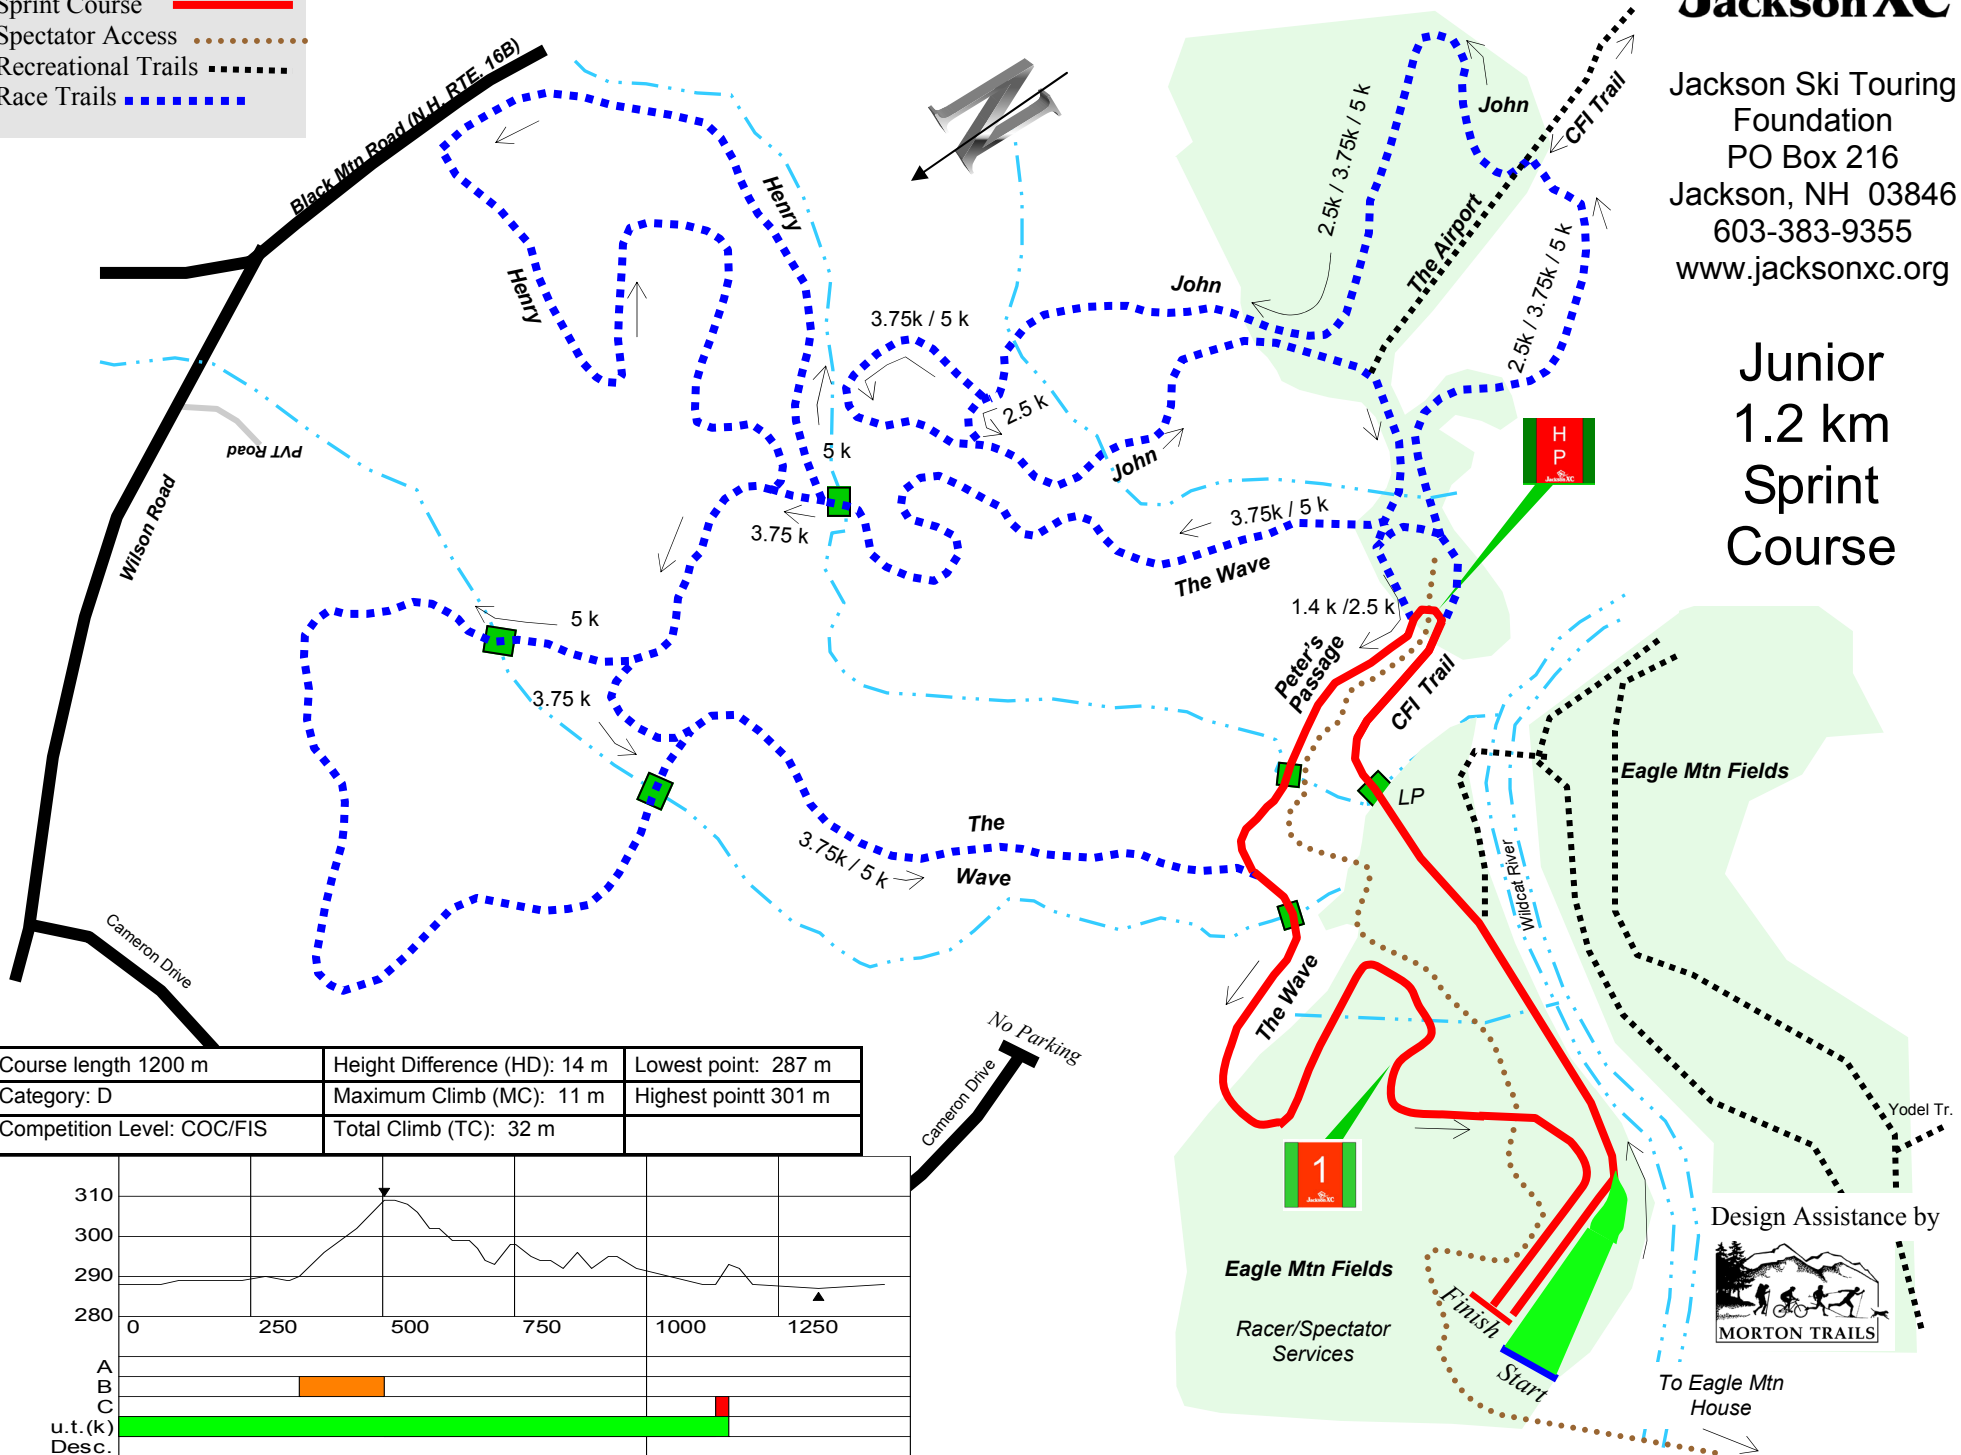

Junior 1.2 km Sprint Course

Sprint Course —
 Spectator Access ⋯
 Recreational Trails - - -
 Race Trails - - - -

Course length 1200 m	Height Difference (HD): 14 m	Lowest point: 287 m
Category: D	Maximum Climb (MC): 11 m	Highest point: 301 m
Competition Level: COC/FIS	Total Climb (TC): 32 m	

Design Assistance by

 MORTON TRAILS

To Eagle Mtn House