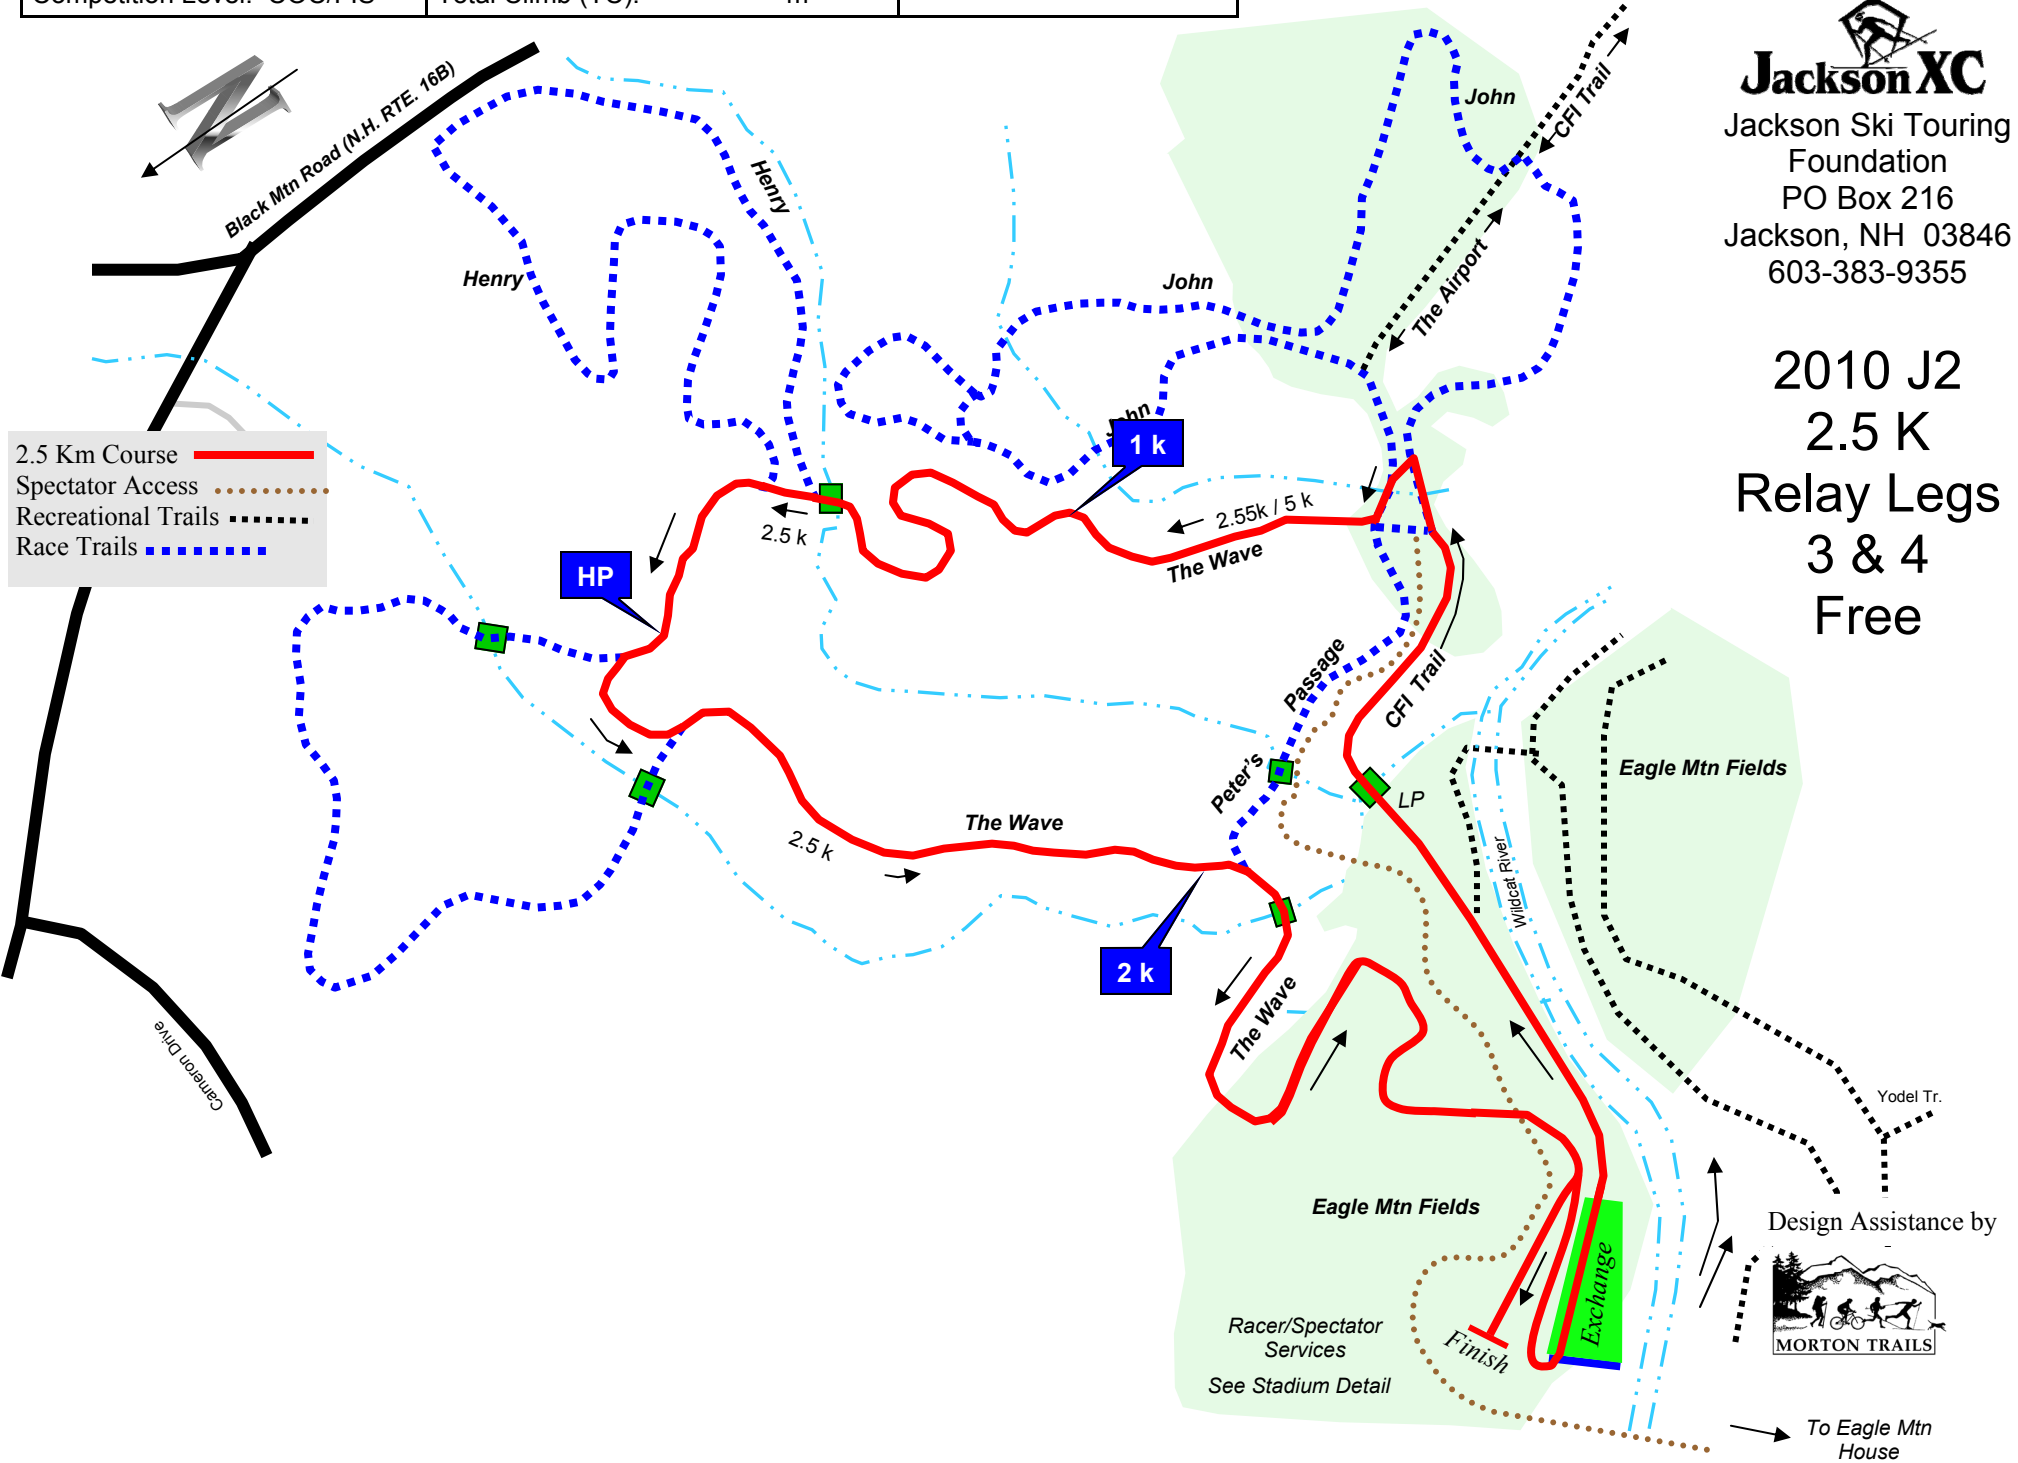

Course length:	2500 m	Height Difference (HD):	39 m	Lowest point:	287m
Category:	D	Maximum Climb (MC):	m	Highest point:	326 m
Competition Level:	COC/FIS	Total Climb (TC):	m		

Jackson XC
 Jackson Ski Touring
 Foundation
 PO Box 216
 Jackson, NH 03846
 603-383-9355

2010 J2
 2.5 K
 Relay Legs
 3 & 4
 Free

Design Assistance by

 MORTON TRAILS