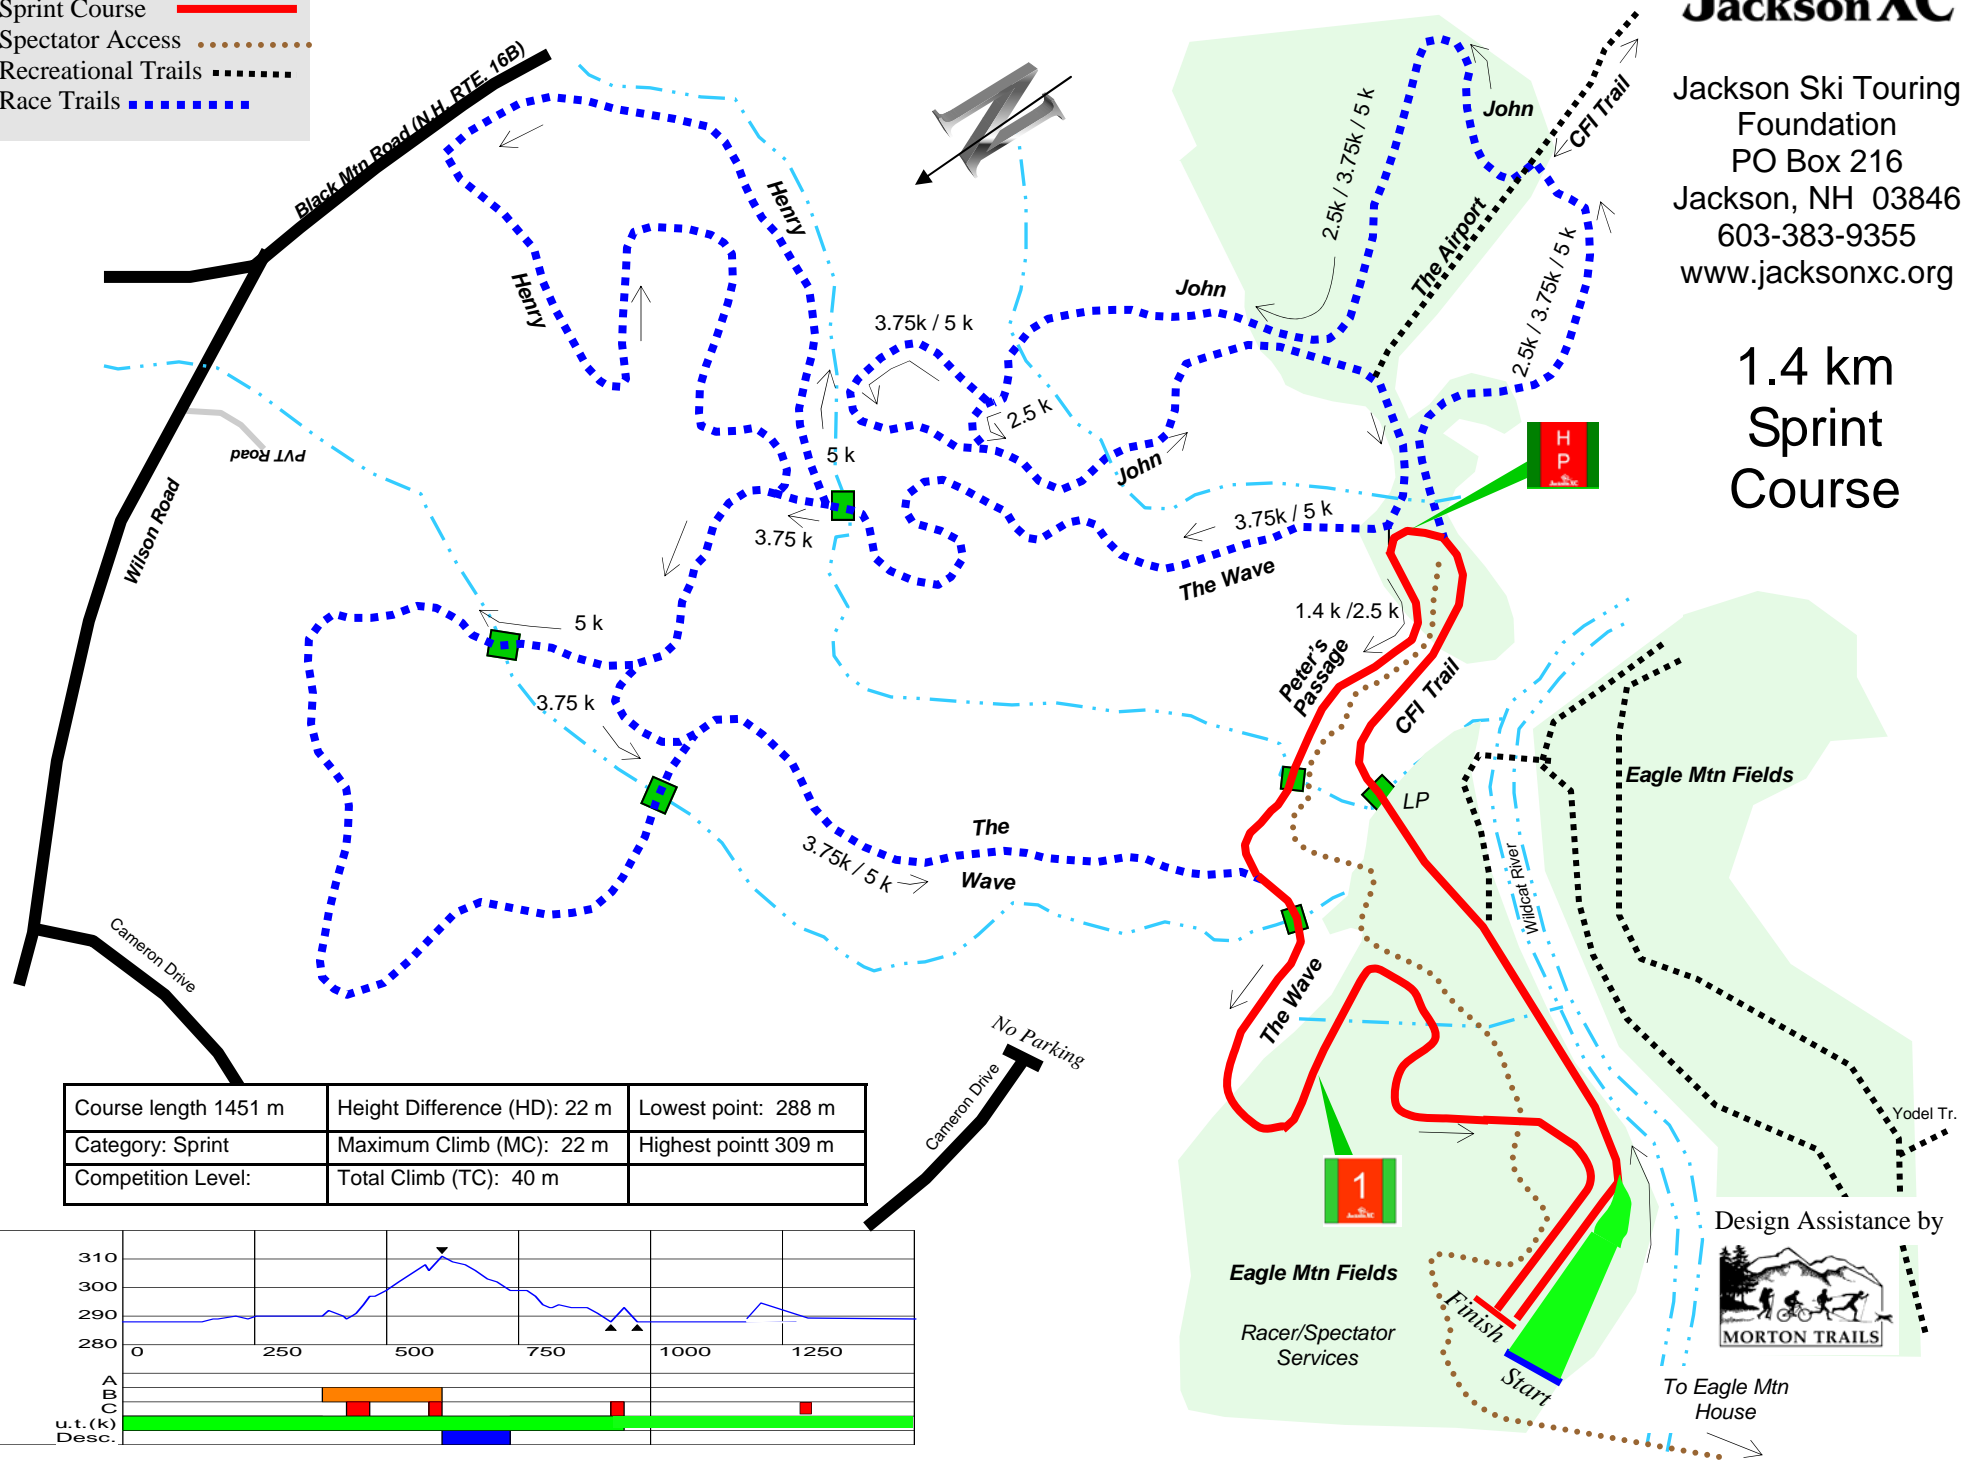

1.4 km Sprint Course

Sprint Course —
 Spectator Access - - -
 Recreational Trails - - - - -
 Race Trails - - - - -

Course length 1451 m	Height Difference (HD): 22 m	Lowest point: 288 m
Category: Sprint	Maximum Climb (MC): 22 m	Highest point: 309 m
Competition Level:	Total Climb (TC): 40 m	

Design Assistance by

 MORTON TRAILS

To Eagle Mtn House