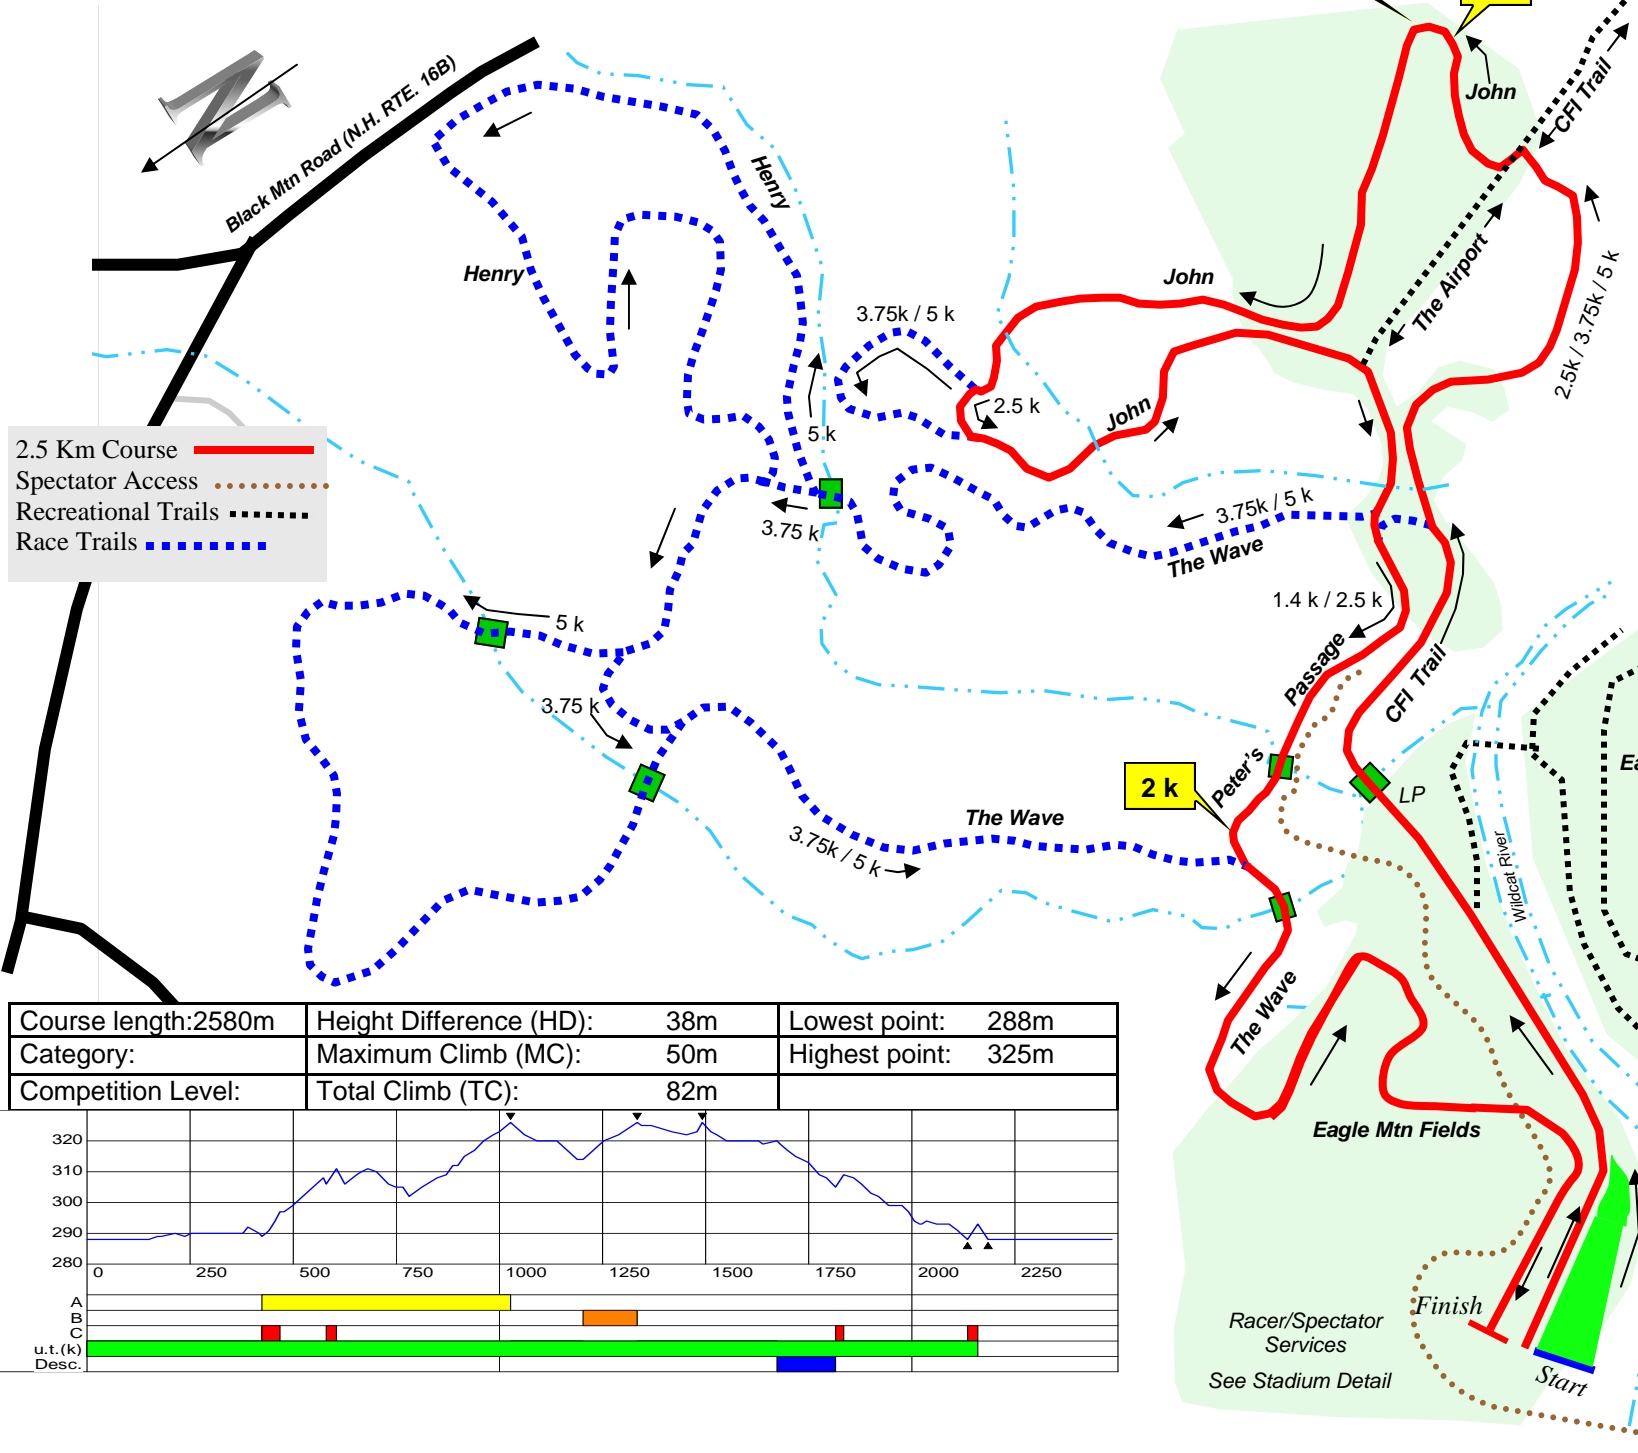

Jackson XC
 Jackson Ski Touring
 Foundation
 PO Box 216
 Jackson, NH 03846
 603-383-9355
 www.jacksonxc.org

2.5 km Course

2.5 Km Course ——— (Red line)
 Spectator Access - - - - - (Brown dotted line)
 Recreational Trails ······ (Black dotted line)
 Race Trails ······ (Blue dotted line)

Course length: 2580m	Height Difference (HD): 38m	Lowest point: 288m
Category:	Maximum Climb (MC): 50m	Highest point: 325m
Competition Level:	Total Climb (TC): 82m	

Design Assistance by

To Eagle Mtn House

Racer/Spectator Services
 See Stadium Detail