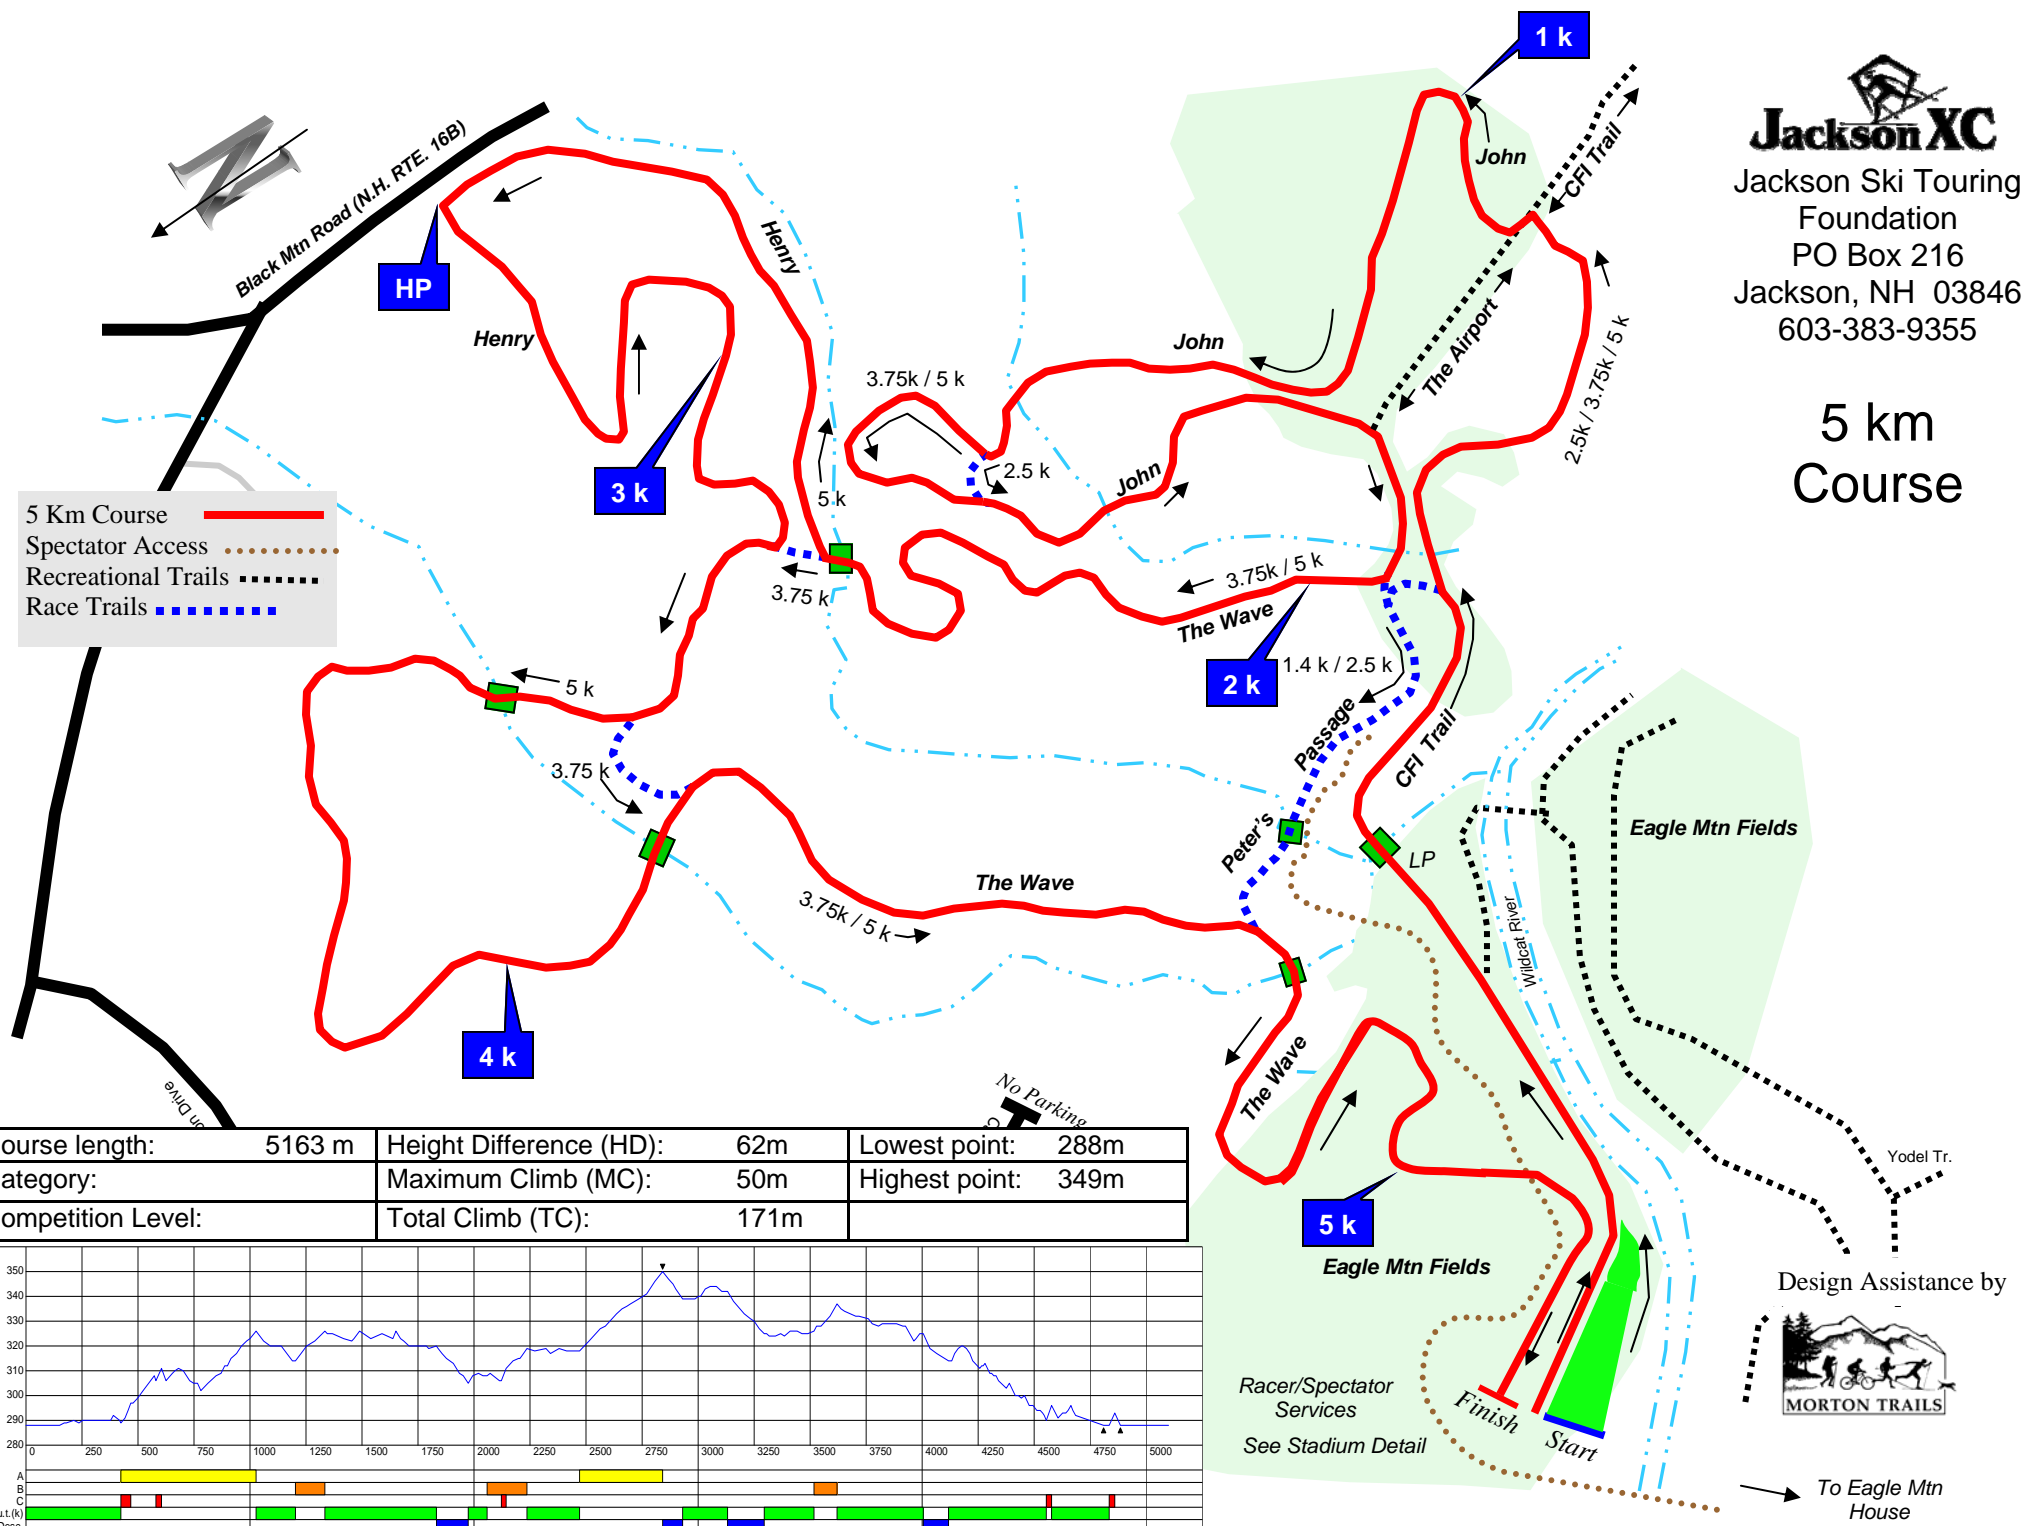

**5 km
 Course**

5 Km Course ————
 Spectator Access
 Recreational Trails
 Race Trails

Course length:	5163 m	Height Difference (HD):	62m	Lowest point:	288m
Category:		Maximum Climb (MC):	50m	Highest point:	349m
Competition Level:		Total Climb (TC):	171m		

Design Assistance by

 MORTON TRAILS

Racer/Spectator
 Services
 See Stadium Detail

→ To Eagle Mtn
 House